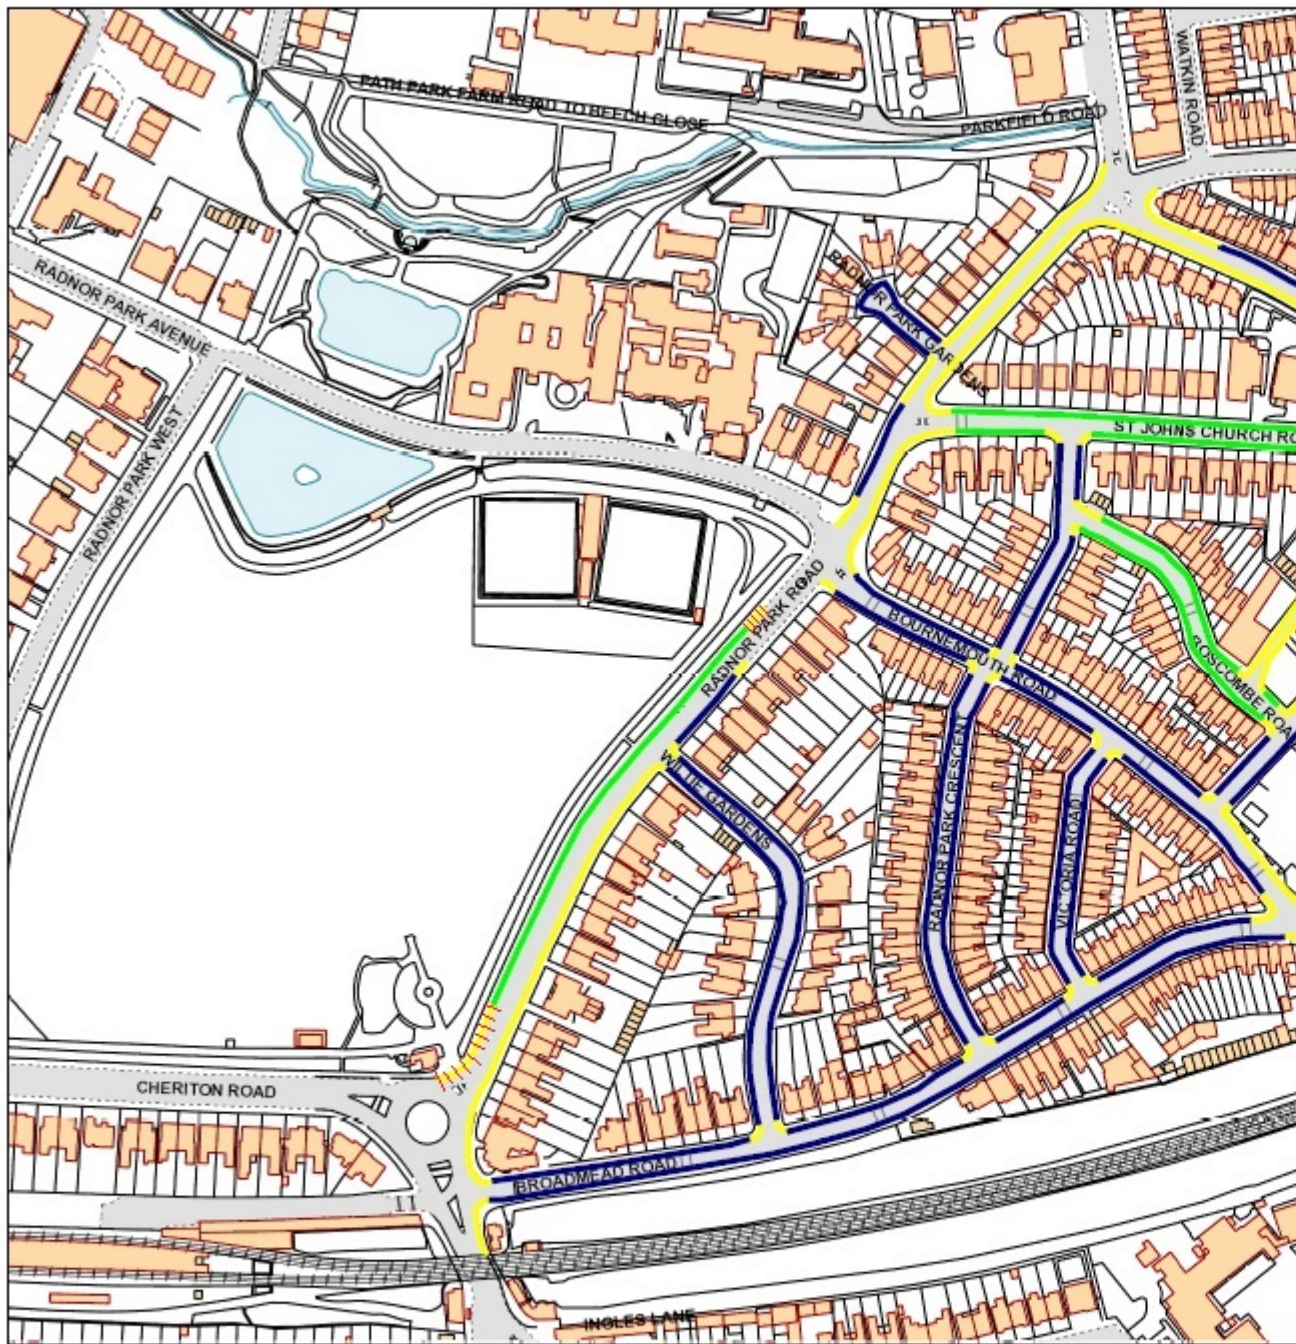

Zone F Restrictions

Not to

N

16.59 x 11.70 in on A3

Contains Ordnance Survey data
© Crown copyright and database
Folkestone & Hythe District Council 1000